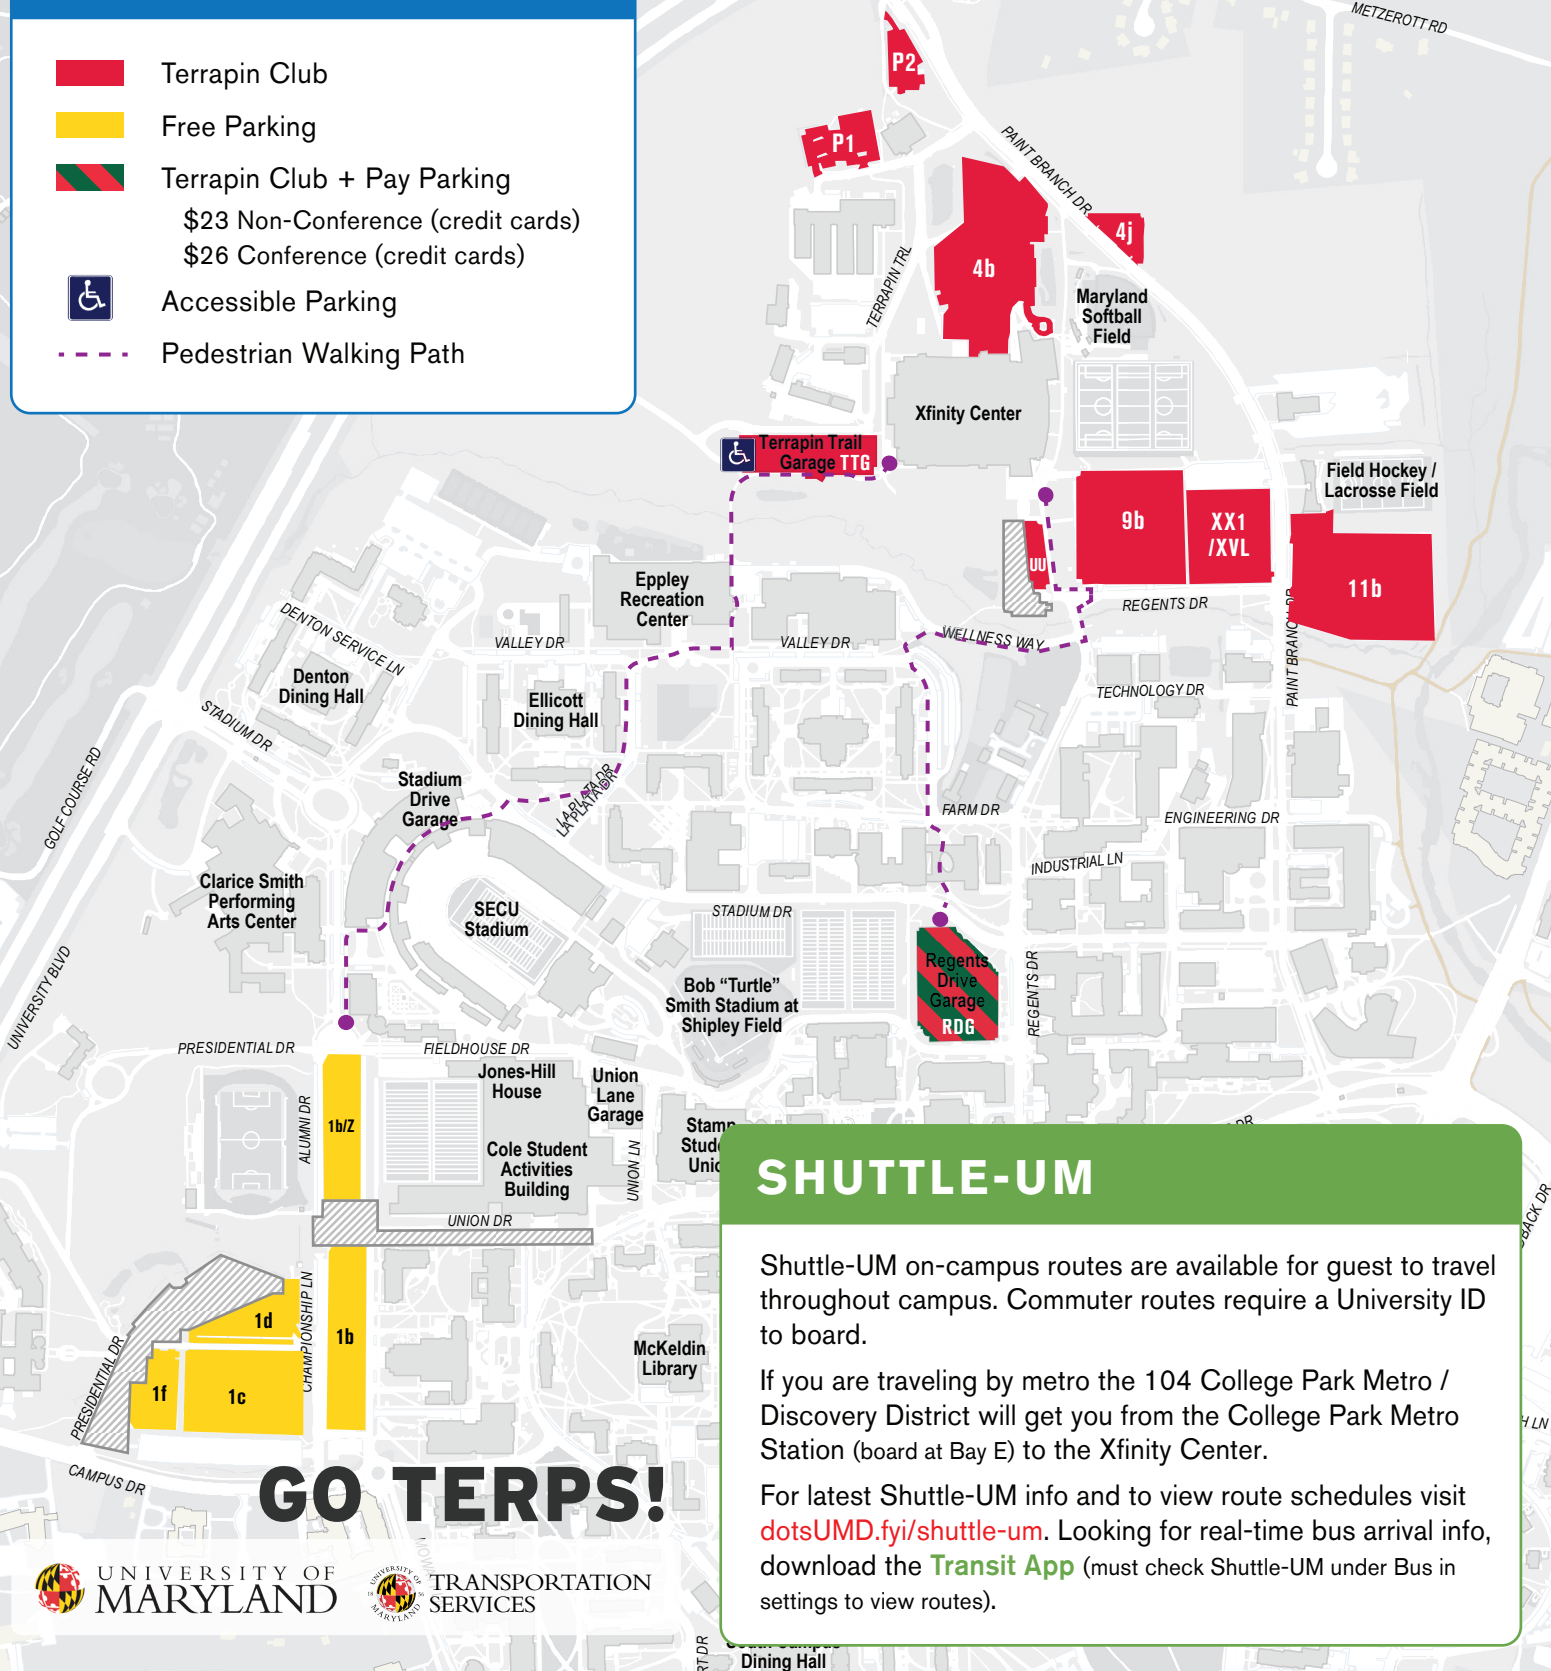

# 2024-2025 Men's Basketball Parking Map

## PARKING

-  Terrapin Club
-  Free Parking
-  Terrapin Club + Pay Parking  
 \$23 Non-Conference (credit cards)  
 \$26 Conference (credit cards)
-  Accessible Parking
-  Pedestrian Walking Path

## SHUTTLE-UM

Shuttle-UM on-campus routes are available for guest to travel throughout campus. Commuter routes require a University ID to board.

If you are traveling by metro the 104 College Park Metro / Discovery District will get you from the College Park Metro Station (board at Bay E) to the Xfinity Center.

For latest Shuttle-UM info and to view route schedules visit [dotsUMD.fyi/shuttle-um](https://dotsUMD.fyi/shuttle-um). Looking for real-time bus arrival info, download the **Transit App** (must check Shuttle-UM under Bus in settings to view routes).